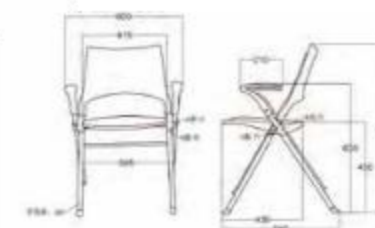

通过解读当代文化，以细腻的工艺，分割出锐利的形体曲线，达出利落极致的商务之风与典雅自然之美，以体现用户的当代审美，办公环境品质，让办公更具有品位与个性。

胶背