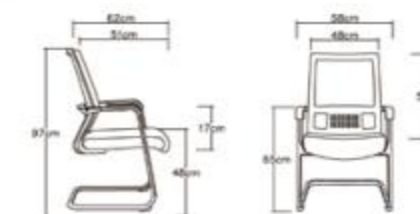

Simple and leading-edge design eliminates complex details and replaces them with scientific support. Matched with pure aesthetic space structure, the elegantly shaped furniture becomes the focus of all.

白胶

极致的曲线与优美设计充分展现自然之美，让办公更具有品位与个性
The ultimate curve and beautiful design fully display the beauty of nature, giving the office more taste and personality