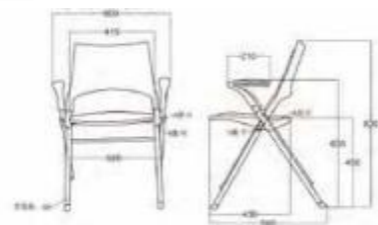

Training vvchair series

Integrating in heroic spirit, demonstrating wisdom and power, whether it is leather, wood or metal. Ingenious combination,

胶背