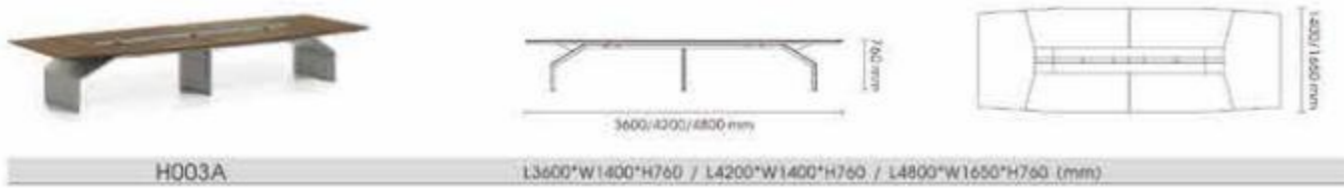

WHOLE SAPACE PRODUCT SPECIFICATION