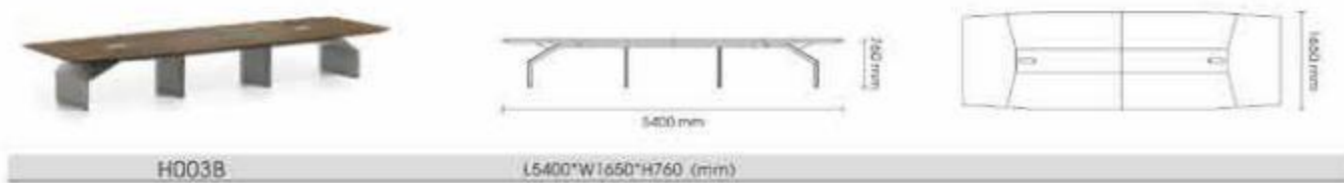

WHOLE SAPACE PRODUCT SPECIFICATION