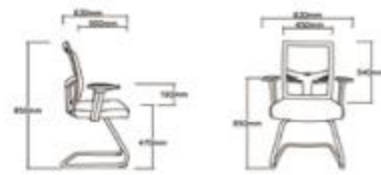

DESIGN

Grasping the pulse of the times,
demonstrating fashionable life, combining
modern office latest

.07

可升降扶手
 极致的曲线与优美设计充分展现自然之美，让办公更具有品位与个性

CHAIR

The doctrine of simplicity is to simplify the design to its essence and emphasize its inside fascination. In this realm that interweaves modern and future, simplicity produces rationality, order and professional sense.