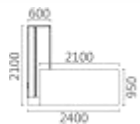

与“设”计做“色”彩

色彩,是我们对空间最直观的感受。

---白色的知性、绿色的希望

With "design", do " color" color

Color is our most intuitive feeling about space.

---White intellectual, green hope

充分用色彩元素表达理念,应用色相、纯度、明度。结合不同的元素和材质,让空间有了更柔和的空间。

The 09 series is a young and fashionable series on our product line, fully expressing ideas with color elements, applying hue, purity and brightness. Combining different elements and materials, the space has a softer space.

2400Wx2100Dx750H
2200Wx2100Dx750H