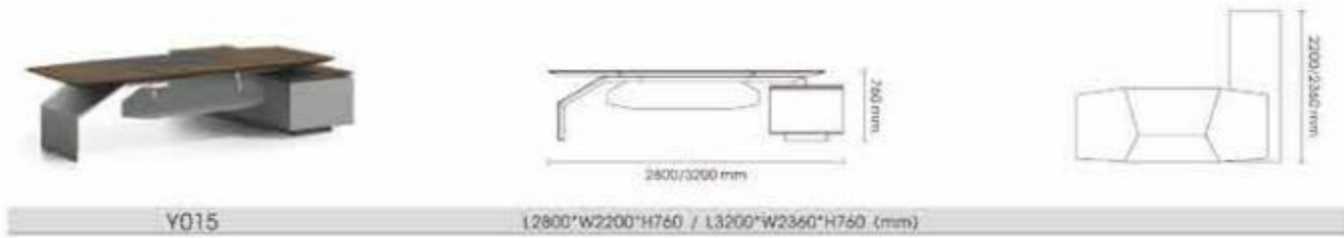

WHOLE SAPACE PRODUCT SPECIFICATION