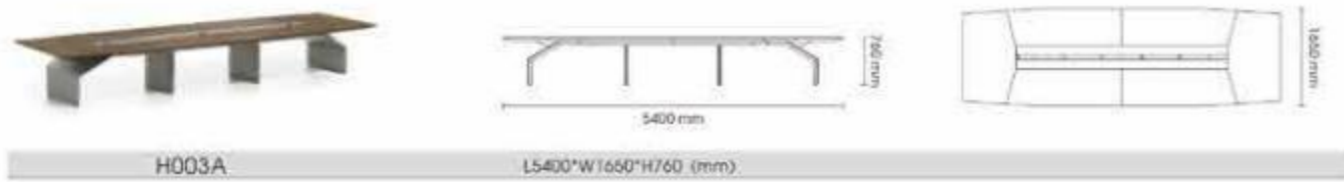

WHOLE SAPACE PRODUCT SPECIFICATION